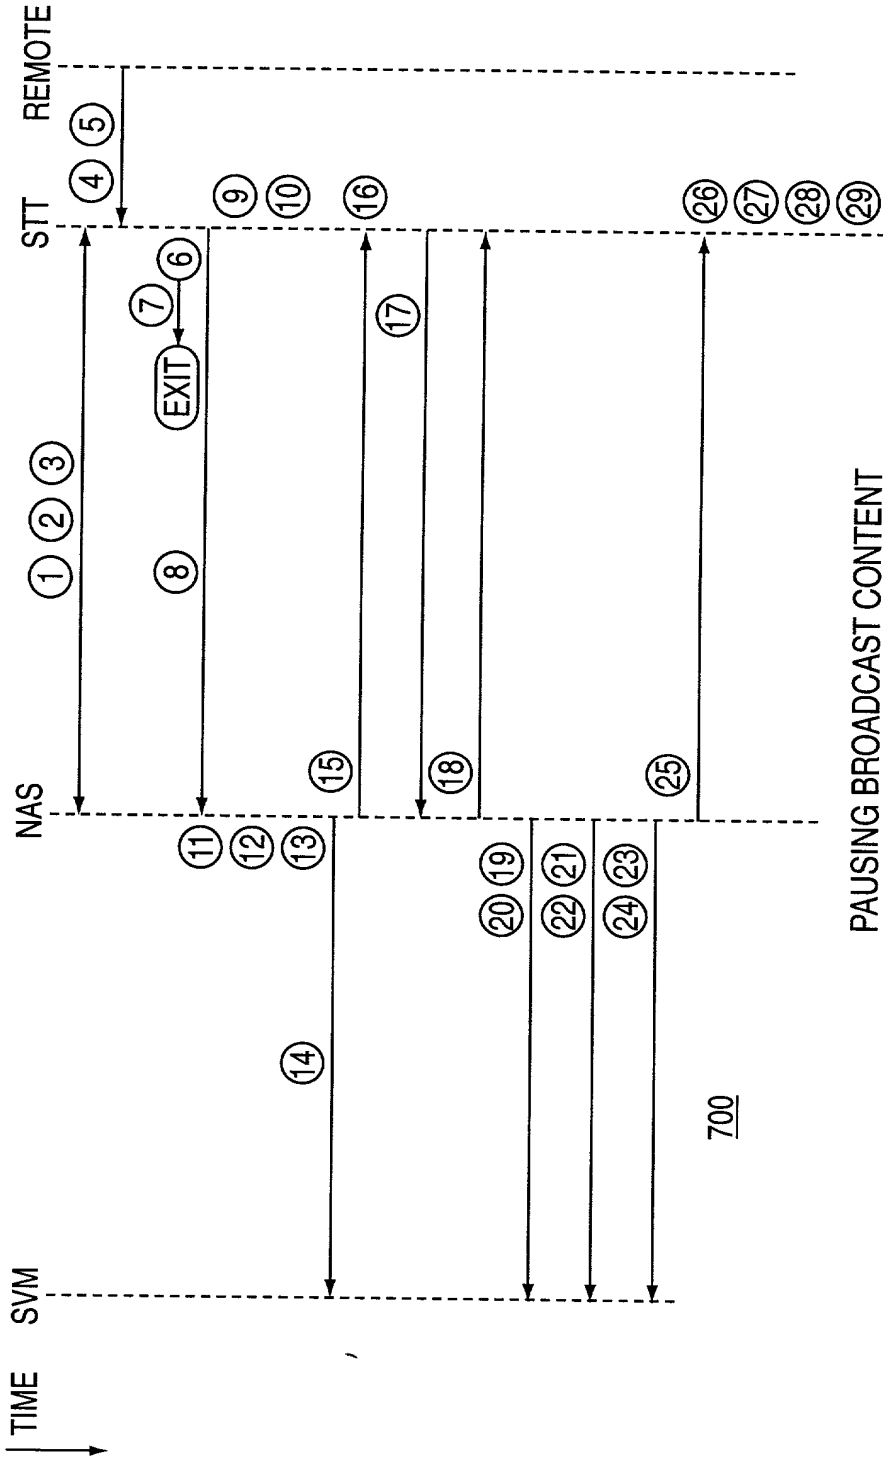

FIG. 1A

1A
1B

FIG. 1

FIG. 1B

FIG. 2

ATTORNEY'S OFFICE

FIG. 3

FIG. 3

TIME SHIFT SCHEDULING

400

REWINDING BROADCAST CONTENT
FIG. 6

PAUSING BROADCAST CONTENT
FIG. 7

INITIATING DIVA TV SERVICE VIA IPG

FIG. 8

INITIATING DIVA CAPTURE TV SERVICE VIA NAVIGATOR

FIG. 9

MANAGING DIVA TV WINDOWS

FIG. 10